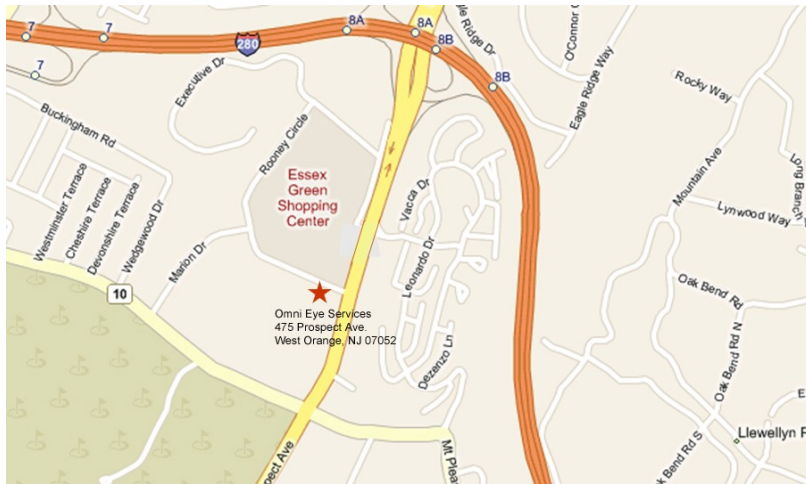

**475 Prospect Ave., 2nd Floor
West Orange, New Jersey 07052**

**Phone: 973-325-6734
Fax: 973-325-6738**

Directions

From North

Take Parkway South to Exit 145, go through tollbooth and keep left following signs for I-280 West towards West Orange. In approximately 4 miles you will take Exit 8A-Prospect Ave. At the 2nd light make a right onto Rooney Circle and then make your first left into our parking lot.

From South

Take Parkway North to Exit 145. Go through tollbooth and keep left following the signs for I-280 West towards West Orange. In approximately 4 miles you will take Exit 8A-Prospect Ave. At the 2nd light make a right onto Rooney Circle and then make your first left into our parking lot.

From West

Take Route 80 East to I-280 East via Exit 47A. Take Exit 8A-Prospect Ave. toward West Orange, at the 2nd light make a right onto Rooney Circle and then make your first left into our parking lot.

From East

Take Route 3 West to the New Jersey Turnpike. Take NJ Turnpike South to Exit 15W. Take I-280 West to Exit 8A, Prospect Ave. At the 2nd light make a right onto Rooney Circle and then make your first left into our parking lot.