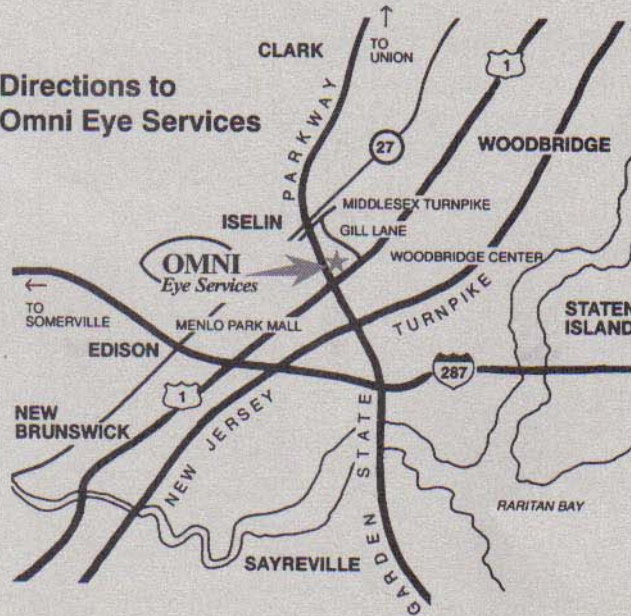

## Directions to Omni Eye Services

## OMNI EYE SERVICES

485 Route 1 South, Building A  
Iselin, New Jersey 08830  
(732) 750-0400

**From the Garden State Parkway:** (North or South) Take exit 131A. Turn right at the 4th traffic light onto Middlesex Turnpike. Pass Metropark. At the 3rd light turn right onto Gill Lane. Go to RT 1 S. Turn right onto RT 1 S. Go 3/10 miles and turn right into Woodbridge Corporate Plaza. Turn right at Building B. Omni is in Building A.

**From New Jersey Turnpike:** (North) Take exit 11 onto the Garden State Parkway. Follow directions from Garden State Parkway (above).

**From Route 1:** (North) Take RT 1 N. Make a U-Turn at Gill lane (Just after Woodbridge Center Drive). Turn left onto RT 1 S and immediately get in the right hand lane. Go 3/10 miles and turn right into Woodbridge Corporate Plaza. Turn right at Building B. Omni is in Building A.

**From Route I-287:** (North) Take RT I-287 N to RT 1 N. Follow directions from RT 1 N (above).

**From Staten Island:** Take Richmond Parkway to the Outer Bridge Crossing. Take the Garden State Parkway to exit 131A. Follow directions from Garden State Parkway (above).